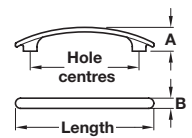

HUDSON

Furniture Handles: Sleek and Simple

4

HUDSON bow handle

- > 2x M4 x 45 mm snap off screws included
- > Zinc alloy
- > Order qty: 1 pc

Length	Hole centres	Dim. A	Polished chrome
90 mm	64 mm	19 mm	102.34.210
123 mm	96 mm	21 mm	102.34.211
157 mm	128 mm	22 mm	102.34.212
190 mm	160 mm	24 mm	102.34.213
256 mm	224 mm	27 mm	102.34.215
320 mm	288 mm	33 mm	102.34.217