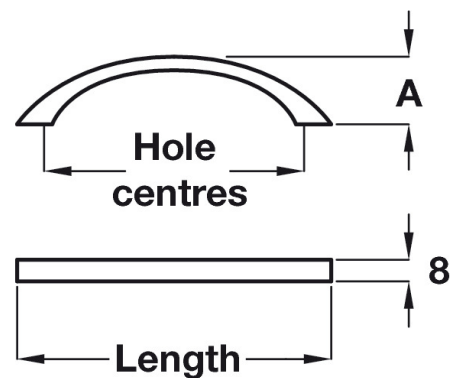

CORDELIA

CORDELIA bow handle

- > Order M4 handle screws separately
- > Zinc alloy
- > Order qty: 1 pc

Length	Hole centres	Dim. A	Polished chrome
86.5 mm	64 mm	19 mm	107.66.210
150 mm	128 mm	31 mm	107.66.212
186 mm	160 mm	31.5 mm	107.66.213
318 mm	288 mm	38.5 mm	107.66.217

TCH DESIGN 2020. © Häfele U.K. Ltd 2020. Dimensional data not binding. We reserve the right to alter specifications without notice.