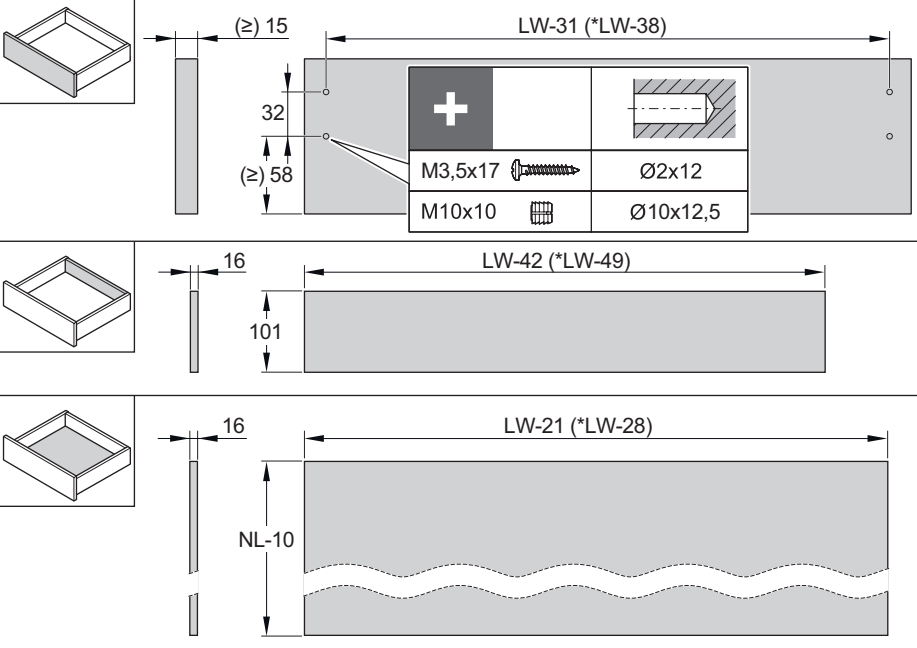

732.25.037

i

* for 19mm Matrix Runner UM A Version