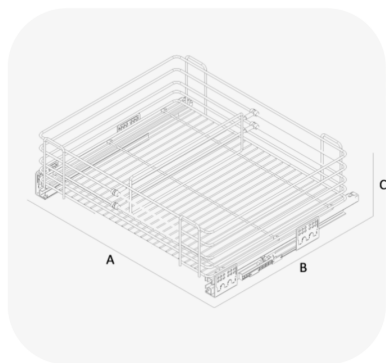

Width	A	B	C	indeks
30	264	478	185	SZ-CM-30-4-R
40	364	478	185	SZ-CM-40-4-R
50	464	478	185	SZ-CM-50-4-R
60	564	478	185	SZ-CM-60-4-R

Features:

- Stable side mounting with undermount runners
- Full extension
- Soft closing function
- Powder coated
- Maximum load 25 kg